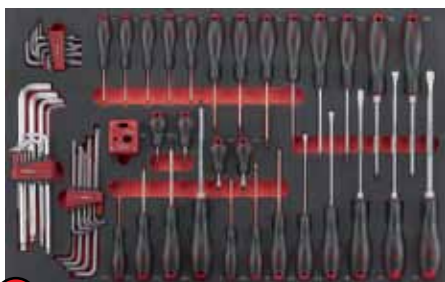

dimensions. L 95 cm x B 50 cm x H103 cm

FORCE
 PROFESSIONAL TOOLS

1 FOR F2592 schroevendraaiers + L sleutels 59dlg

2 FOR F31921A 1/4"-3/8" combinatie set 192dlg

3 FOR F41162 1/2" doppenet 116dlg

4 FOR F5505 sleutelset 50dlg 6-32mm