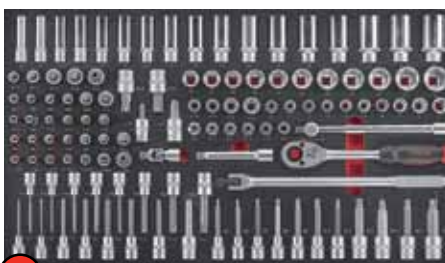

dimensions. L 95 cm x B 50 cm x H103 cm

FORCE
 PROFESSIONAL TOOLS

1 FOR F2592 schroevendraaiers + L sleutels 59dlg

2 FOR F31921A 1/4"-3/8" combinatie set 192dlg

3 FOR F41162 1/2" doppenet 116dlg

4 FOR F5505 sleutelset 50dlg 6-32mm